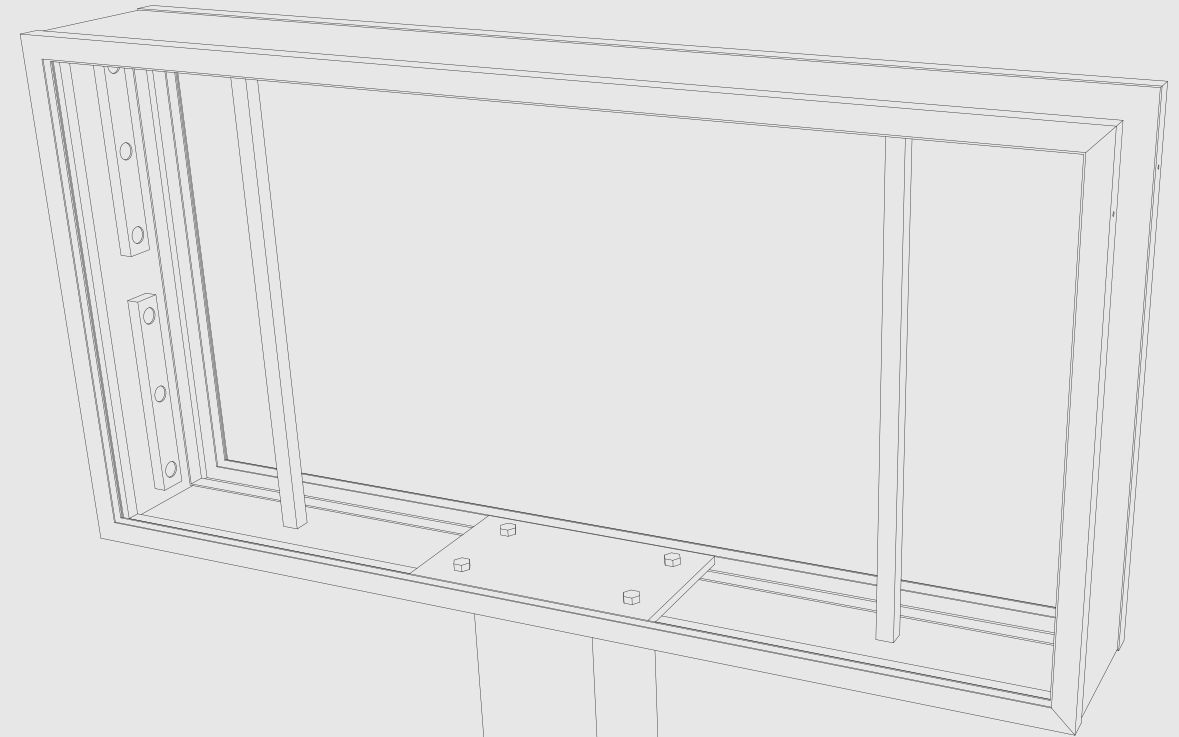

Installation_Freestanding type

"TOP & BOTTOM" indicative stickers on the inside