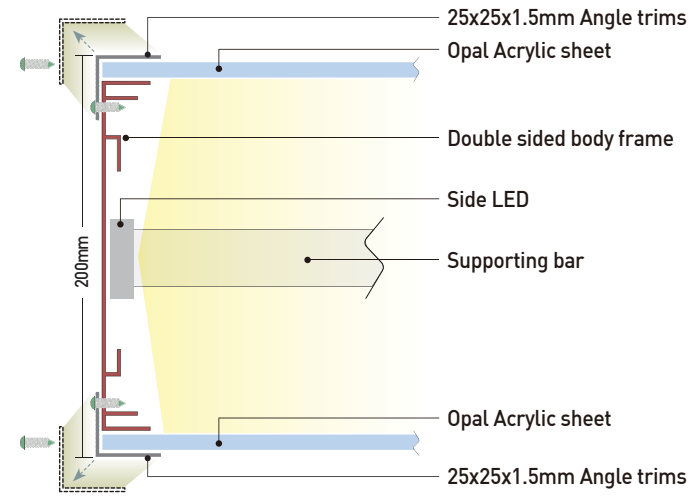

SA 146 DS AC LED SQ FR 200

This Acrylic face Lightbox is..

- ✓ Type Double sided
- ✓ Where to fix Freestanding
  Post size : Max 150mm
- ✓ Lighting source LED Lighting
- ✓ Cover size 25mm trims
- ✓ Colour White or Black (Others cost extra)

• Price do not include acrylic sheets
• Price do not include packaging and Delivery