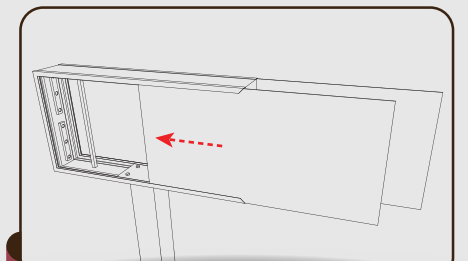

## Installation\_Freestanding type

"TOP & BOTTOM" indicative stickers on the inside

Additional fixing base plate welded in the bottom of frame for reinforcement

Predrilled 6mm drain holes on bottom

Remove screw from angle trims to insert acrylic

Remove angle trims from lightbox

Insert Acrylic face into body frame