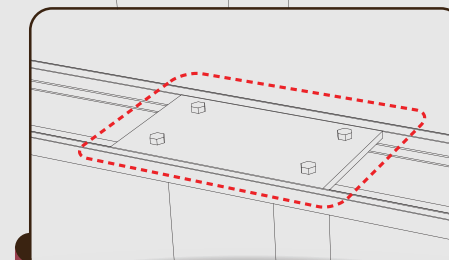

Additional fixing base plate welded in the bottom of frame for reinforcement