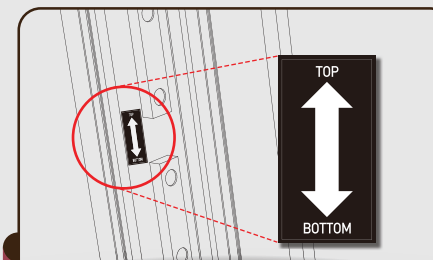

Installation_Freestanding type

"TOP & BOTTOM" indicative stickers on the inside