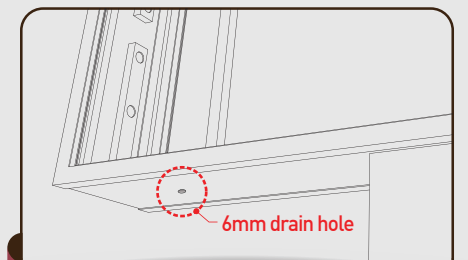

Predrilled 6mm drain holes on bottom